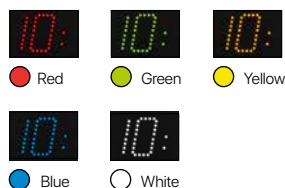

LED colours

	STYLE 5	STYLE 7	STYLE 10
Display height	5 cm	7 cm	10 cm
Reading distance	20 m	30 m	40 m
Display	Hours, minutes, date, temperature, week number		
Mounting options	Wall ¹		
Recess mounting (as an option)			
Waterproof (as an option)			
Use	Indoor		

¹. On option: mast / ceiling / single- or double-sided