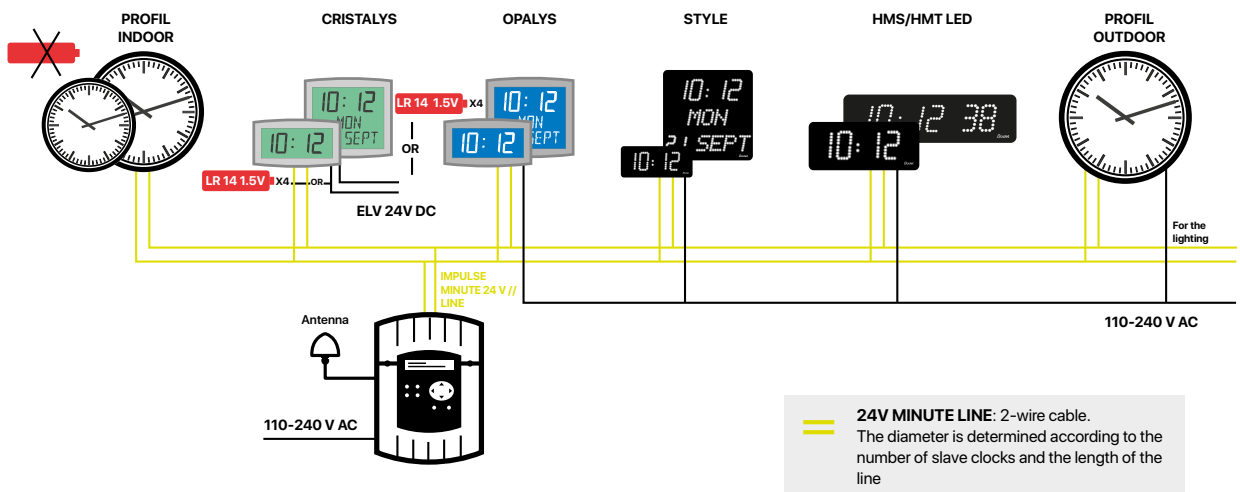

# Impulse

The master clock sends electrical impulses every minute to the slave clocks on a distribution line. This method of distribution is often used in small and medium-sized installations.