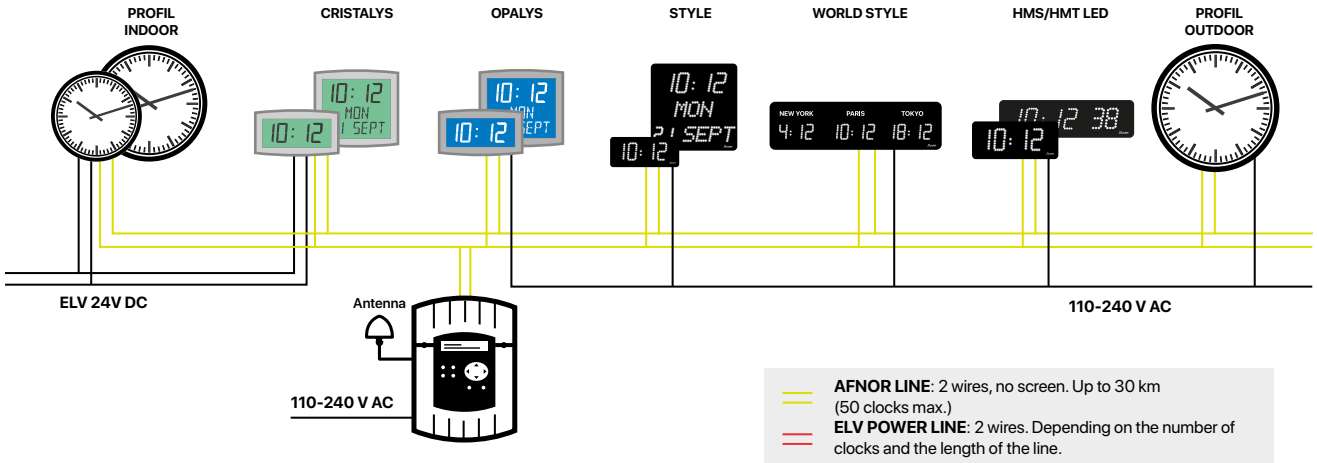

Time code/AFNOR

Time code distribution, also called AFNOR code, sends a complete time message over a wired line. This method of distribution is widely used in large installations (train stations, airports) and those that require long distances of cables (NFS 87-500 standard).