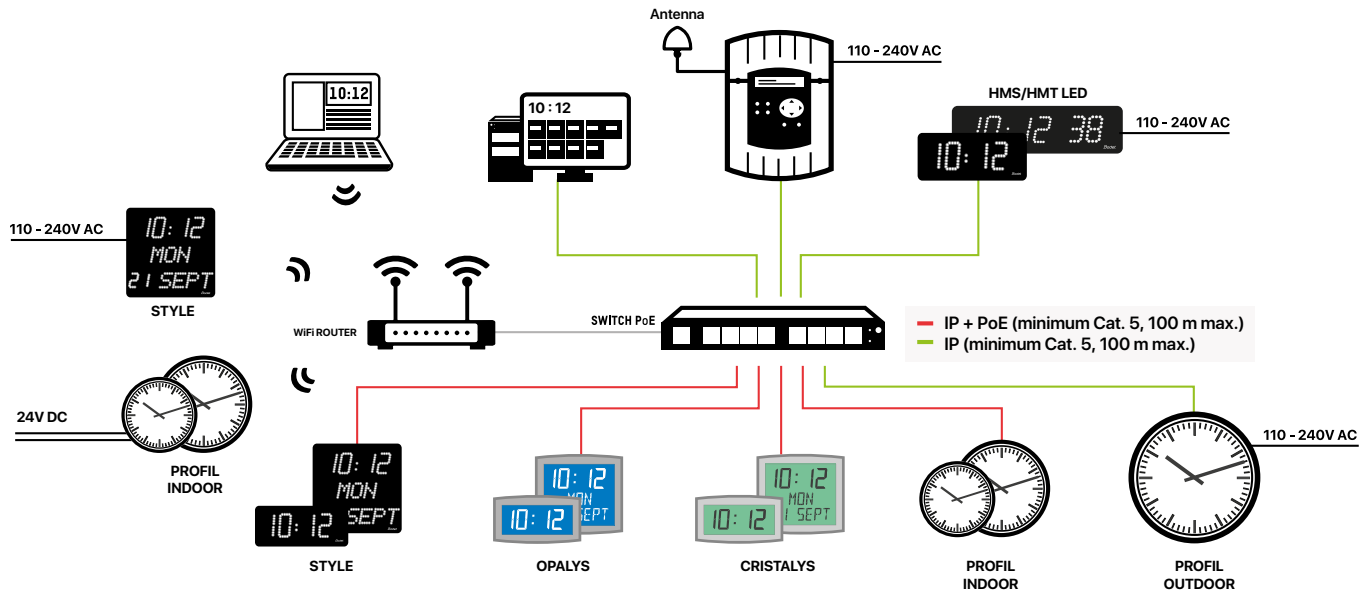

Time distribution

Time distribution consists of synchronising a network of clocks within one or more buildings via a master clock or a time server.

NTP: Ethernet Cable or Wi-Fi

When connected to the IT network, slave clocks receive the NTP (Network Time Protocol) time message from the master clock or time server. Clocks can use a wired or Wi-Fi connection to the network. The time message is sent periodically (Multicast) or on request (Unicast).