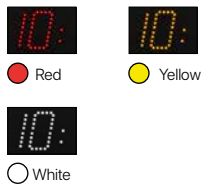

LED colours