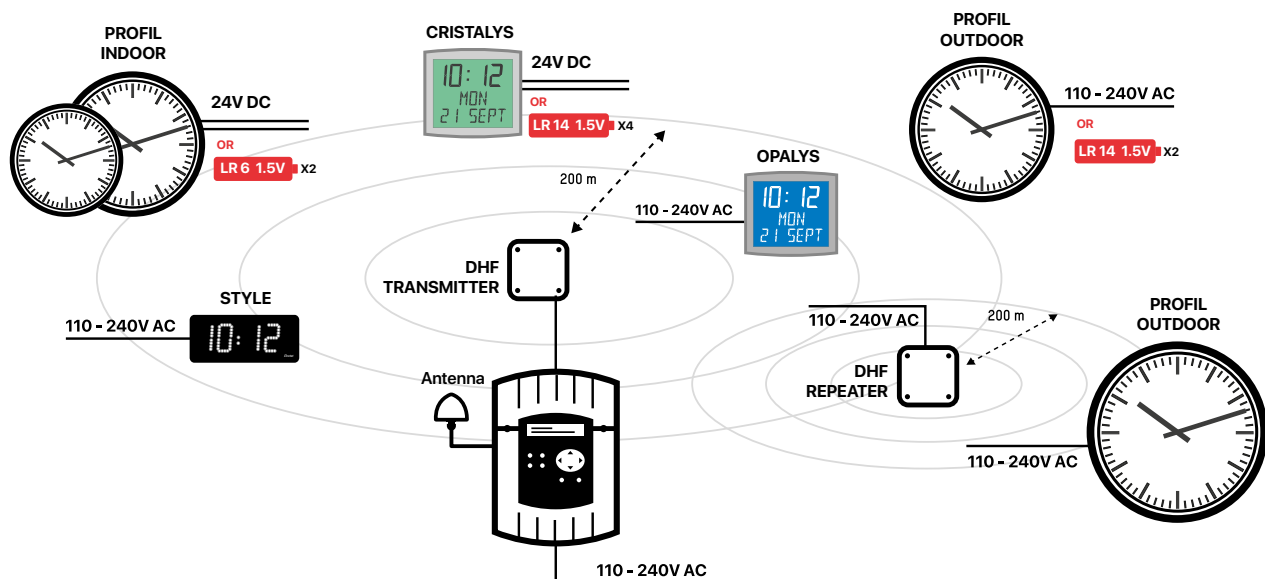

DHF wireless

The master clock automatically synchronises the slave clocks with a standard (NFS 87-500-C) 869 MHz radio time message. If there is radio disturbance, the group continues to work on its own time basis.