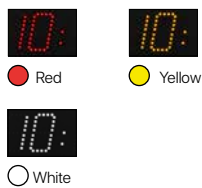

LED colours